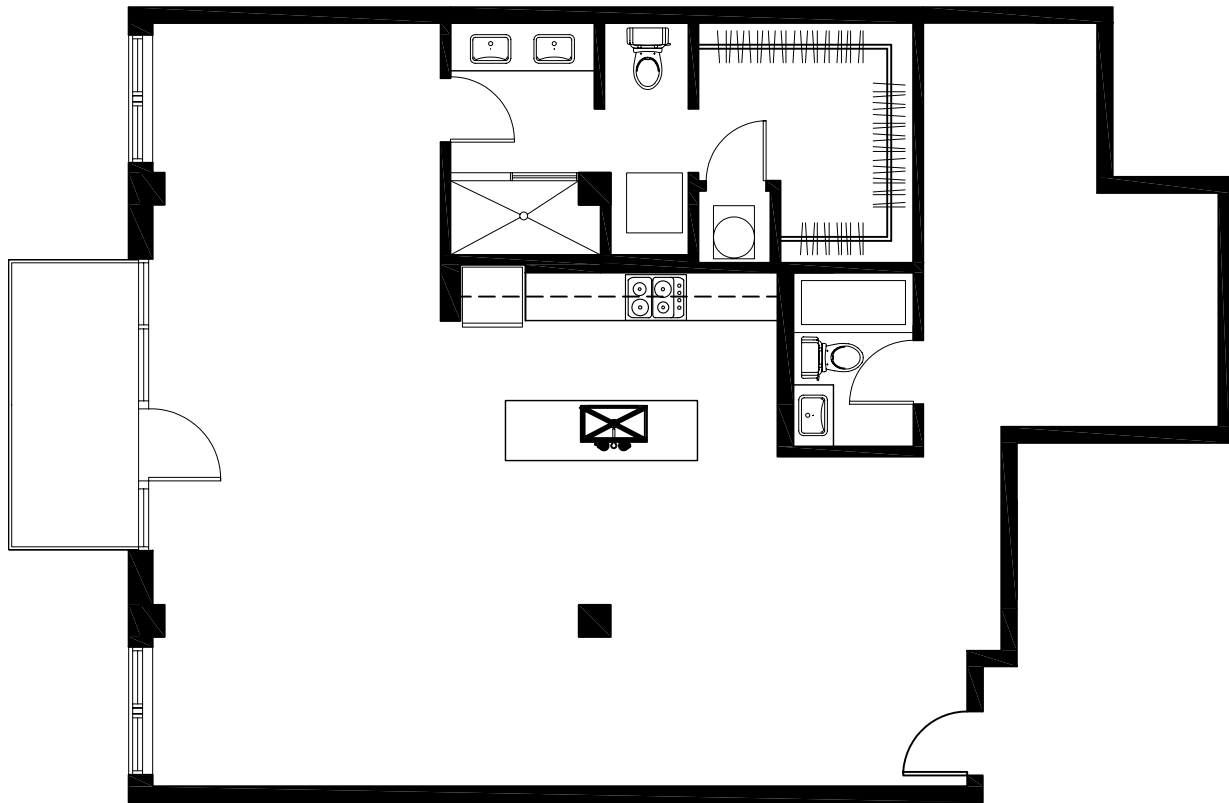

UNITS 1, 3, 5, 7 option two

41 PENN

MODERN SPACE. HISTORIC PLACE.

UNITS 1, 3, 5, 7 Option 2
2BD/2BA

Internal SF: 1,424
Balcony SF: 82
Total SF: 1,506

Square footage is approximate. Specifications, materials, details, dimensions, and equipment are subject to change without notice. One thing that won't change is the developer's opinion that those Sonic commercials with the two dudes are hilarious.

UNITS 2, 6

41 PENN

MODERN SPACE. HISTORIC PLACE.

UNITS 2, 6 1BD/1BA

Internal SF:	898
Balcony SF:	68
Total SF:	966

Square footage is approximate. Specifications, materials, details, dimensions, and equipment are subject to change without notice. One thing that won't change is the developer's opinion that those Sonic commercials with the two dudes are hilarious.

UNIT 4

41 PENN

MODERN SPACE. HISTORIC PLACE.

UNIT 4 2BD/2BA

Internal SF:	1,317
Balcony SF:	66
Total SF:	1,383

scale: 1/8" = 1'-0"

Square footage is approximate. Specifications, materials, details, dimensions, and equipment are subject to change without notice. One thing that won't change is the developer's opinion that those Sonic commercials with the two dudes are hilarious.

UNIT 8

41 PENN

MODERN SPACE. HISTORIC PLACE.

UNIT 8 2BD/2BA

Internal SF:	1,290
Balcony SF:	66
Total SF:	1,356

Square footage is approximate. Specifications, materials, details, dimensions, and equipment are subject to change without notice. One thing that won't change is the developer's opinion that those Sonic commercials with the two dudes are hilarious.