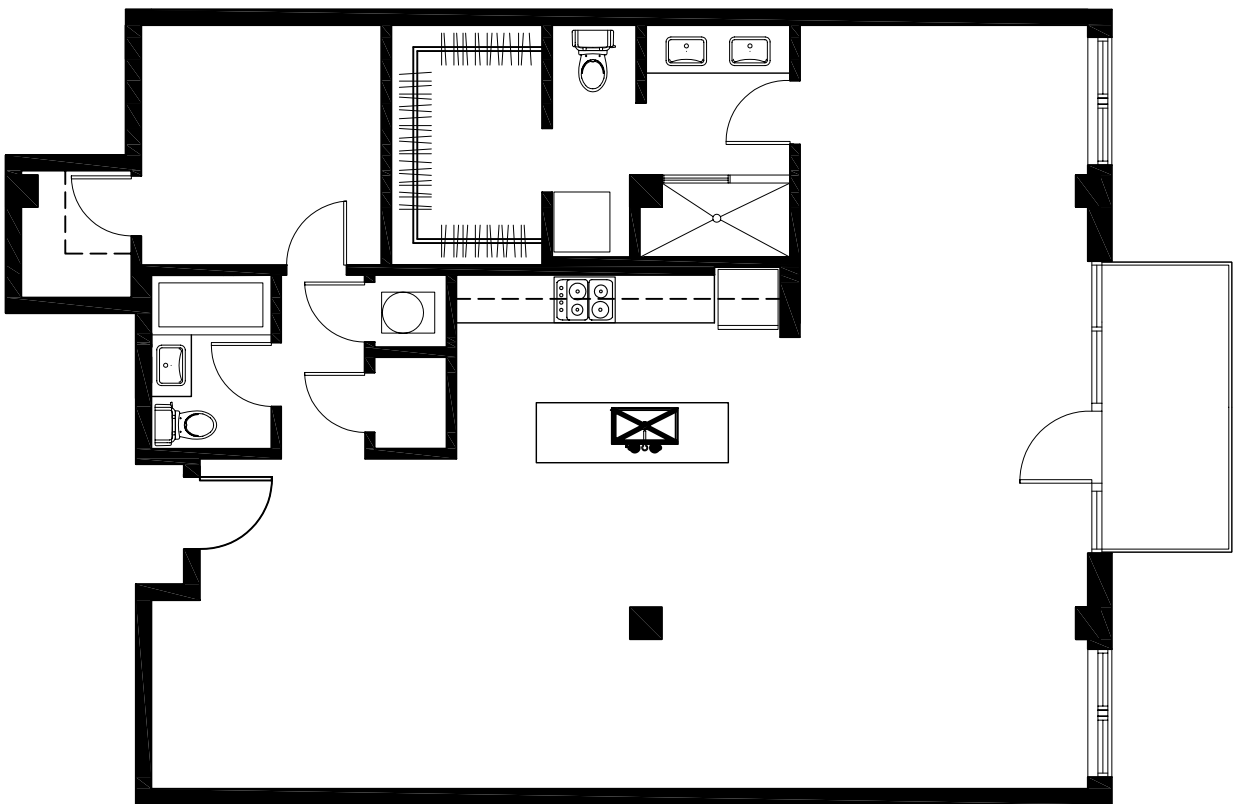

UNITS 1, 3, 5, 7 option one

41 PENN

MODERN SPACE. HISTORIC PLACE.

UNITS 1, 3, 5, 7 Option 1
2BD/2BA

Internal SF:	1,424
Balcony SF:	82
Total SF:	1,506

Square footage is approximate. Specifications, materials, details, dimensions, and equipment are subject to change without notice. One thing that won't change is the developer's opinion that those Sonic commercials with the two dudes are hilarious.

UNITS 1, 3, 5, 7 option two

41 PENN

MODERN SPACE. HISTORIC PLACE.

UNITS 1, 3, 5, 7 Option 2
2BD/2BA

Internal SF: 1,424
Balcony SF: 82
Total SF: 1,506

Square footage is approximate. Specifications, materials, details, dimensions, and equipment are subject to change without notice. One thing that won't change is the developer's opinion that those Sonic commercials with the two dudes are hilarious.

UNITS 2, 6

41 PENN

MODERN SPACE. HISTORIC PLACE.

UNITS 2, 6 1BD/1BA

Internal SF:	898
Balcony SF:	68
Total SF:	966

Square footage is approximate. Specifications, materials, details, dimensions, and equipment are subject to change without notice. One thing that won't change is the developer's opinion that those Sonic commercials with the two dudes are hilarious.

UNIT 4

41 PENN

MODERN SPACE. HISTORIC PLACE.

UNIT 4 2BD/2BA

Internal SF:	1,317
Balcony SF:	66
Total SF:	1,383

scale: 1/8" = 1'-0"

Square footage is approximate. Specifications, materials, details, dimensions, and equipment are subject to change without notice. One thing that won't change is the developer's opinion that those Sonic commercials with the two dudes are hilarious.