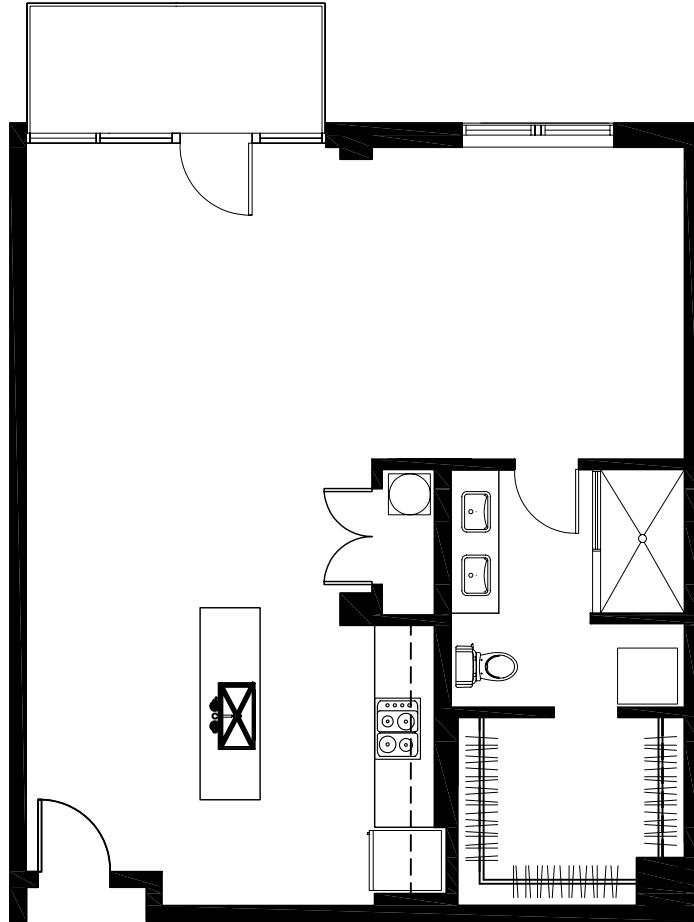

UNITS 1, 3, 5, 7 option one

41 PENN

MODERN SPACE. HISTORIC PLACE.

UNITS 1, 3, 5, 7 Option 1
2BD/2BA

Internal SF:	1,424
Balcony SF:	82
Total SF:	1,506

Square footage is approximate. Specifications, materials, details, dimensions, and equipment are subject to change without notice. One thing that won't change is the developer's opinion that those Sonic commercials with the two dudes are hilarious.

UNITS 1, 3, 5, 7 option two

41 PENN

MODERN SPACE. HISTORIC PLACE.

UNITS 1, 3, 5, 7 Option 2
2BD/2BA

Internal SF: 1,424
Balcony SF: 82
Total SF: 1,506

Square footage is approximate. Specifications, materials, details, dimensions, and equipment are subject to change without notice. One thing that won't change is the developer's opinion that those Sonic commercials with the two dudes are hilarious.

UNITS 2, 6

41 PENN

MODERN SPACE. HISTORIC PLACE.

UNITS 2, 6 1BD/1BA

Internal SF:	898
Balcony SF:	68
Total SF:	966

Square footage is approximate. Specifications, materials, details, dimensions, and equipment are subject to change without notice. One thing that won't change is the developer's opinion that those Sonic commercials with the two dudes are hilarious.

UNIT 4

41 PENN

MODERN SPACE. HISTORIC PLACE.

UNIT 4 2BD/2BA

Internal SF:	1,317
Balcony SF:	66
Total SF:	1,383

scale: 1/8" = 1'-0"

Square footage is approximate. Specifications, materials, details, dimensions, and equipment are subject to change without notice. One thing that won't change is the developer's opinion that those Sonic commercials with the two dudes are hilarious.