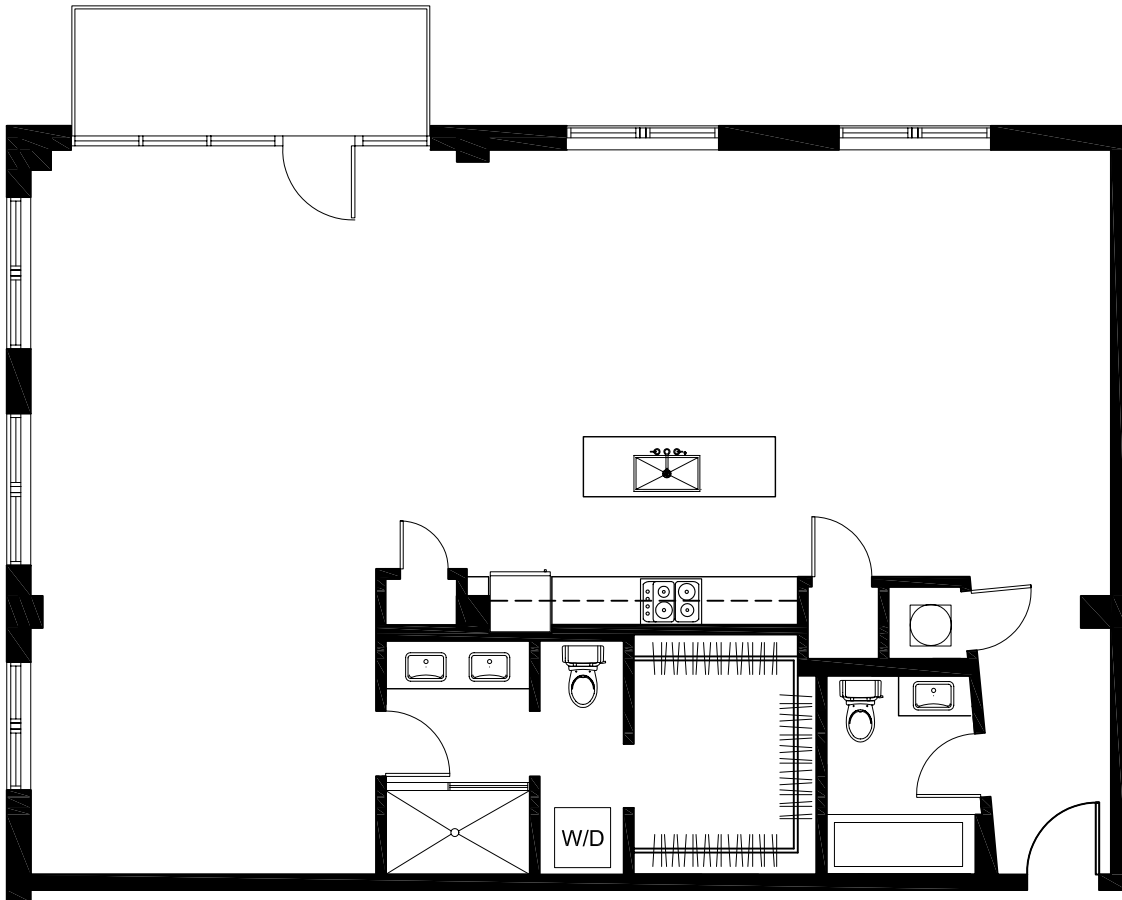

UNITS 1, 3, 5, 7 option one

41 PENN

MODERN SPACE. HISTORIC PLACE.

UNITS 1, 3, 5, 7 Option 1
2BD/2BA

Internal SF:	1,424
Balcony SF:	82
Total SF:	1,506

Square footage is approximate. Specifications, materials, details, dimensions, and equipment are subject to change without notice. One thing that won't change is the developer's opinion that those Sonic commercials with the two dudes are hilarious.

UNITS 1, 3, 5, 7 option two

41 PENN

MODERN SPACE. HISTORIC PLACE.

UNITS 1, 3, 5, 7 Option 2
2BD/2BA

Internal SF: 1,424
Balcony SF: 82
Total SF: 1,506

Square footage is approximate. Specifications, materials, details, dimensions, and equipment are subject to change without notice. One thing that won't change is the developer's opinion that those Sonic commercials with the two dudes are hilarious.

UNITS 2, 6

41 PENN

MODERN SPACE. HISTORIC PLACE.

UNITS 2, 6 1BD/1BA

Internal SF:	898
Balcony SF:	68
Total SF:	966

Square footage is approximate. Specifications, materials, details, dimensions, and equipment are subject to change without notice. One thing that won't change is the developer's opinion that those Sonic commercials with the two dudes are hilarious.

UNIT 4

41 PENN

MODERN SPACE. HISTORIC PLACE.

UNIT 4 2BD/2BA

Internal SF:	1,317
Balcony SF:	66
Total SF:	1,383

scale: 1/8" = 1'-0"

Square footage is approximate. Specifications, materials, details, dimensions, and equipment are subject to change without notice. One thing that won't change is the developer's opinion that those Sonic commercials with the two dudes are hilarious.