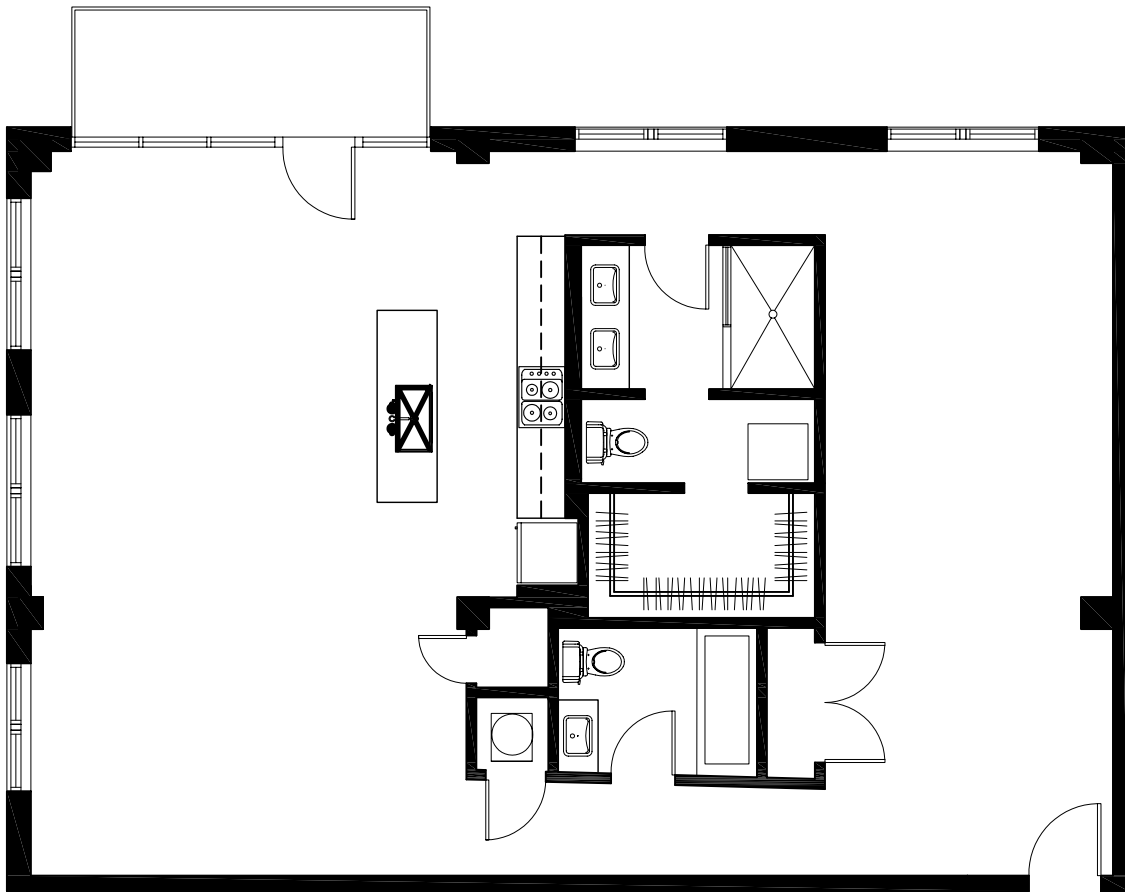

UNITS 1, 3, 5, 7 option one

41 PENN

MODERN SPACE. HISTORIC PLACE.

UNITS 1, 3, 5, 7 Option 1
2BD/2BA

Internal SF:	1,424
Balcony SF:	82
Total SF:	1,506

Square footage is approximate. Specifications, materials, details, dimensions, and equipment are subject to change without notice. One thing that won't change is the developer's opinion that those Sonic commercials with the two dudes are hilarious.

UNITS 1, 3, 5, 7 option two

41 PENN

MODERN SPACE. HISTORIC PLACE.

UNITS 1, 3, 5, 7 Option 2
2BD/2BA

Internal SF: 1,424
Balcony SF: 82
Total SF: 1,506

Square footage is approximate. Specifications, materials, details, dimensions, and equipment are subject to change without notice. One thing that won't change is the developer's opinion that those Sonic commercials with the two dudes are hilarious.

UNITS 2, 6

41 PENN

MODERN SPACE. HISTORIC PLACE.

UNITS 2, 6 1BD/1BA

Internal SF:	898
Balcony SF:	68
Total SF:	966

Square footage is approximate. Specifications, materials, details, dimensions, and equipment are subject to change without notice. One thing that won't change is the developer's opinion that those Sonic commercials with the two dudes are hilarious.

UNIT 4

41 PENN

MODERN SPACE. HISTORIC PLACE.

UNIT 4 2BD/2BA

Internal SF:	1,317
Balcony SF:	66
Total SF:	1,383

scale: 1/8" = 1'-0"

Square footage is approximate. Specifications, materials, details, dimensions, and equipment are subject to change without notice. One thing that won't change is the developer's opinion that those Sonic commercials with the two dudes are hilarious.